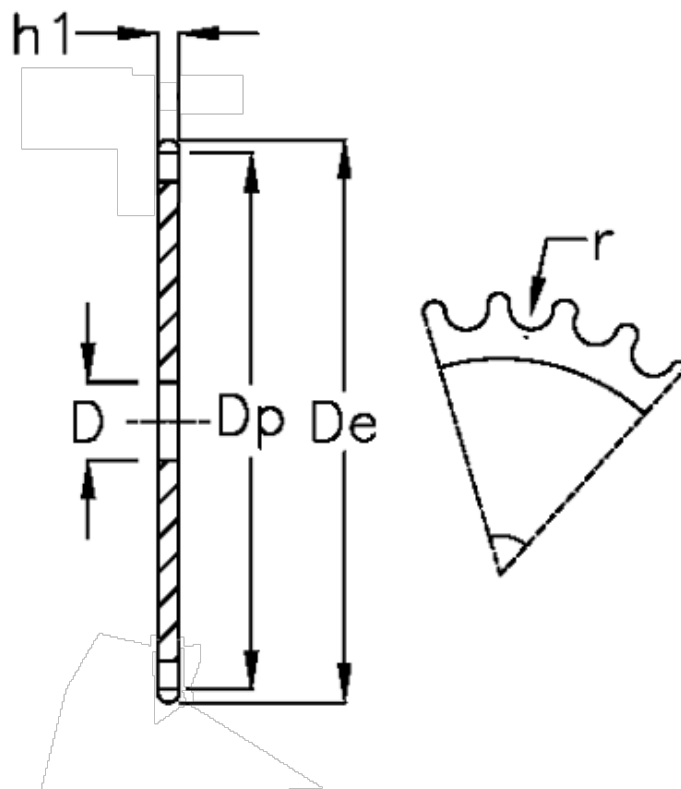

Article number: 616021006090

Description: Plate wheel 10 B-1 Z=90 simplex

Measures

C	= 2
D	= 30
De	= 462.8
Dp	= 454.88
For chain size	= 5/8 x 3/8
For chain type	= 10 B-1
h1	= 9.1
Number of teeth	= 90

r = 10.16